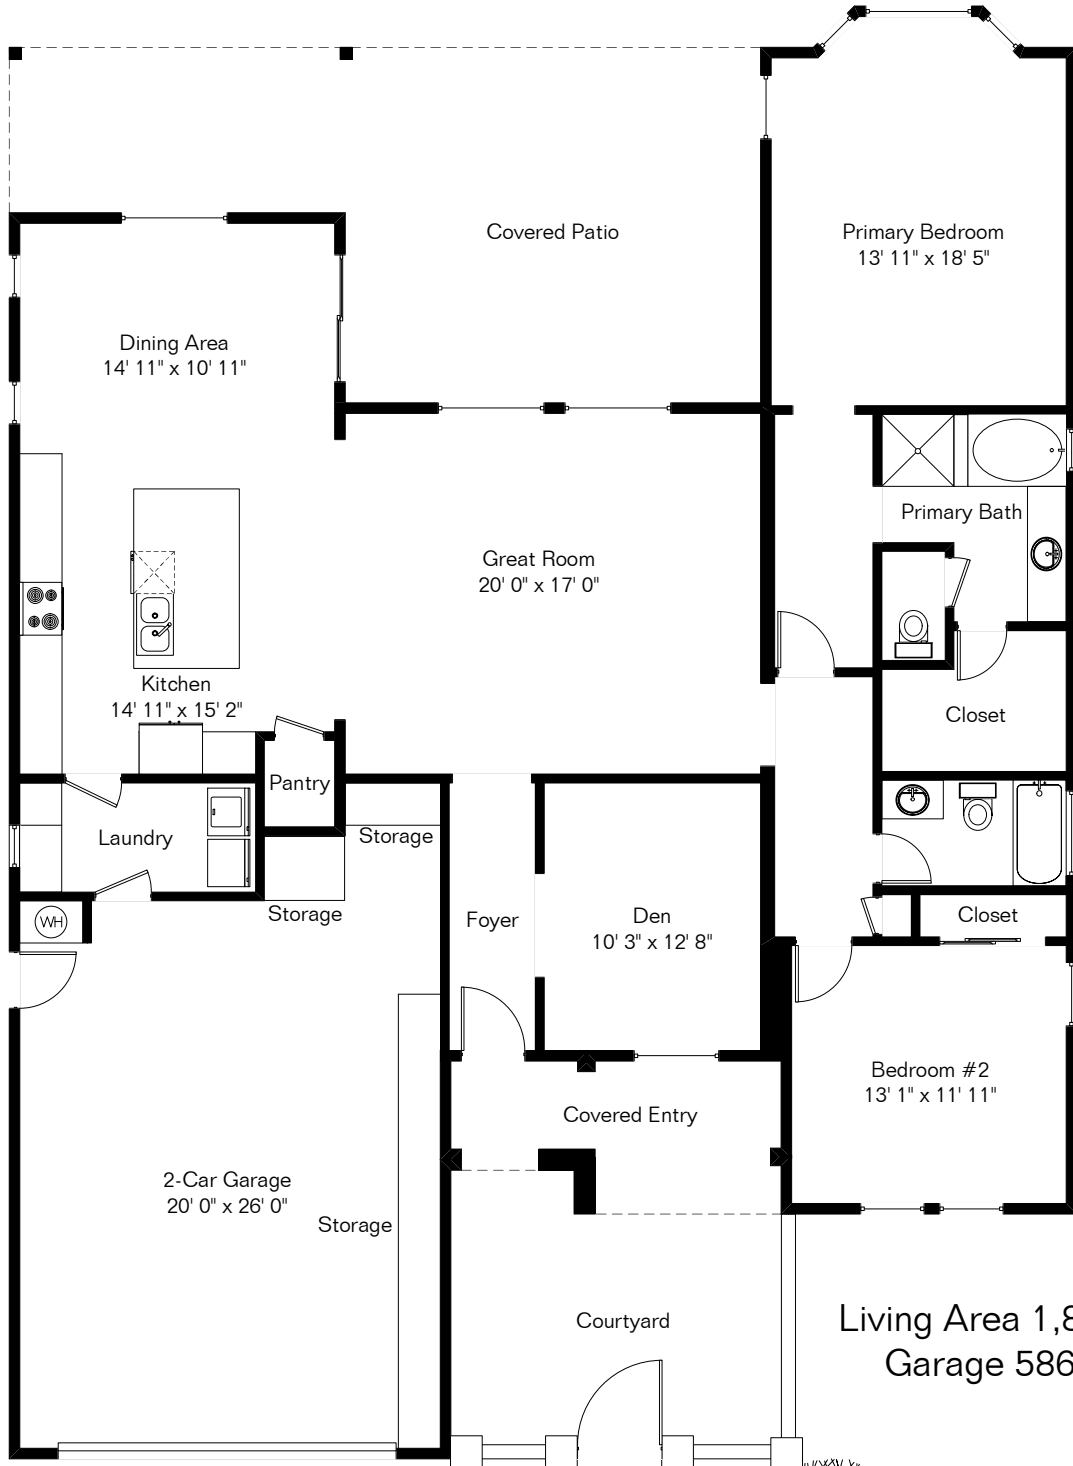

The square footages and room size information are deemed to be reliable but are not guaranteed and should be independently verified. This drawing is for marketing purposes only.

# 41906 W Solitare Dr

Water Feature

Site Visit April 2024

Copyright 2024 Floor Plans First! LLC  
All Rights Reserved.